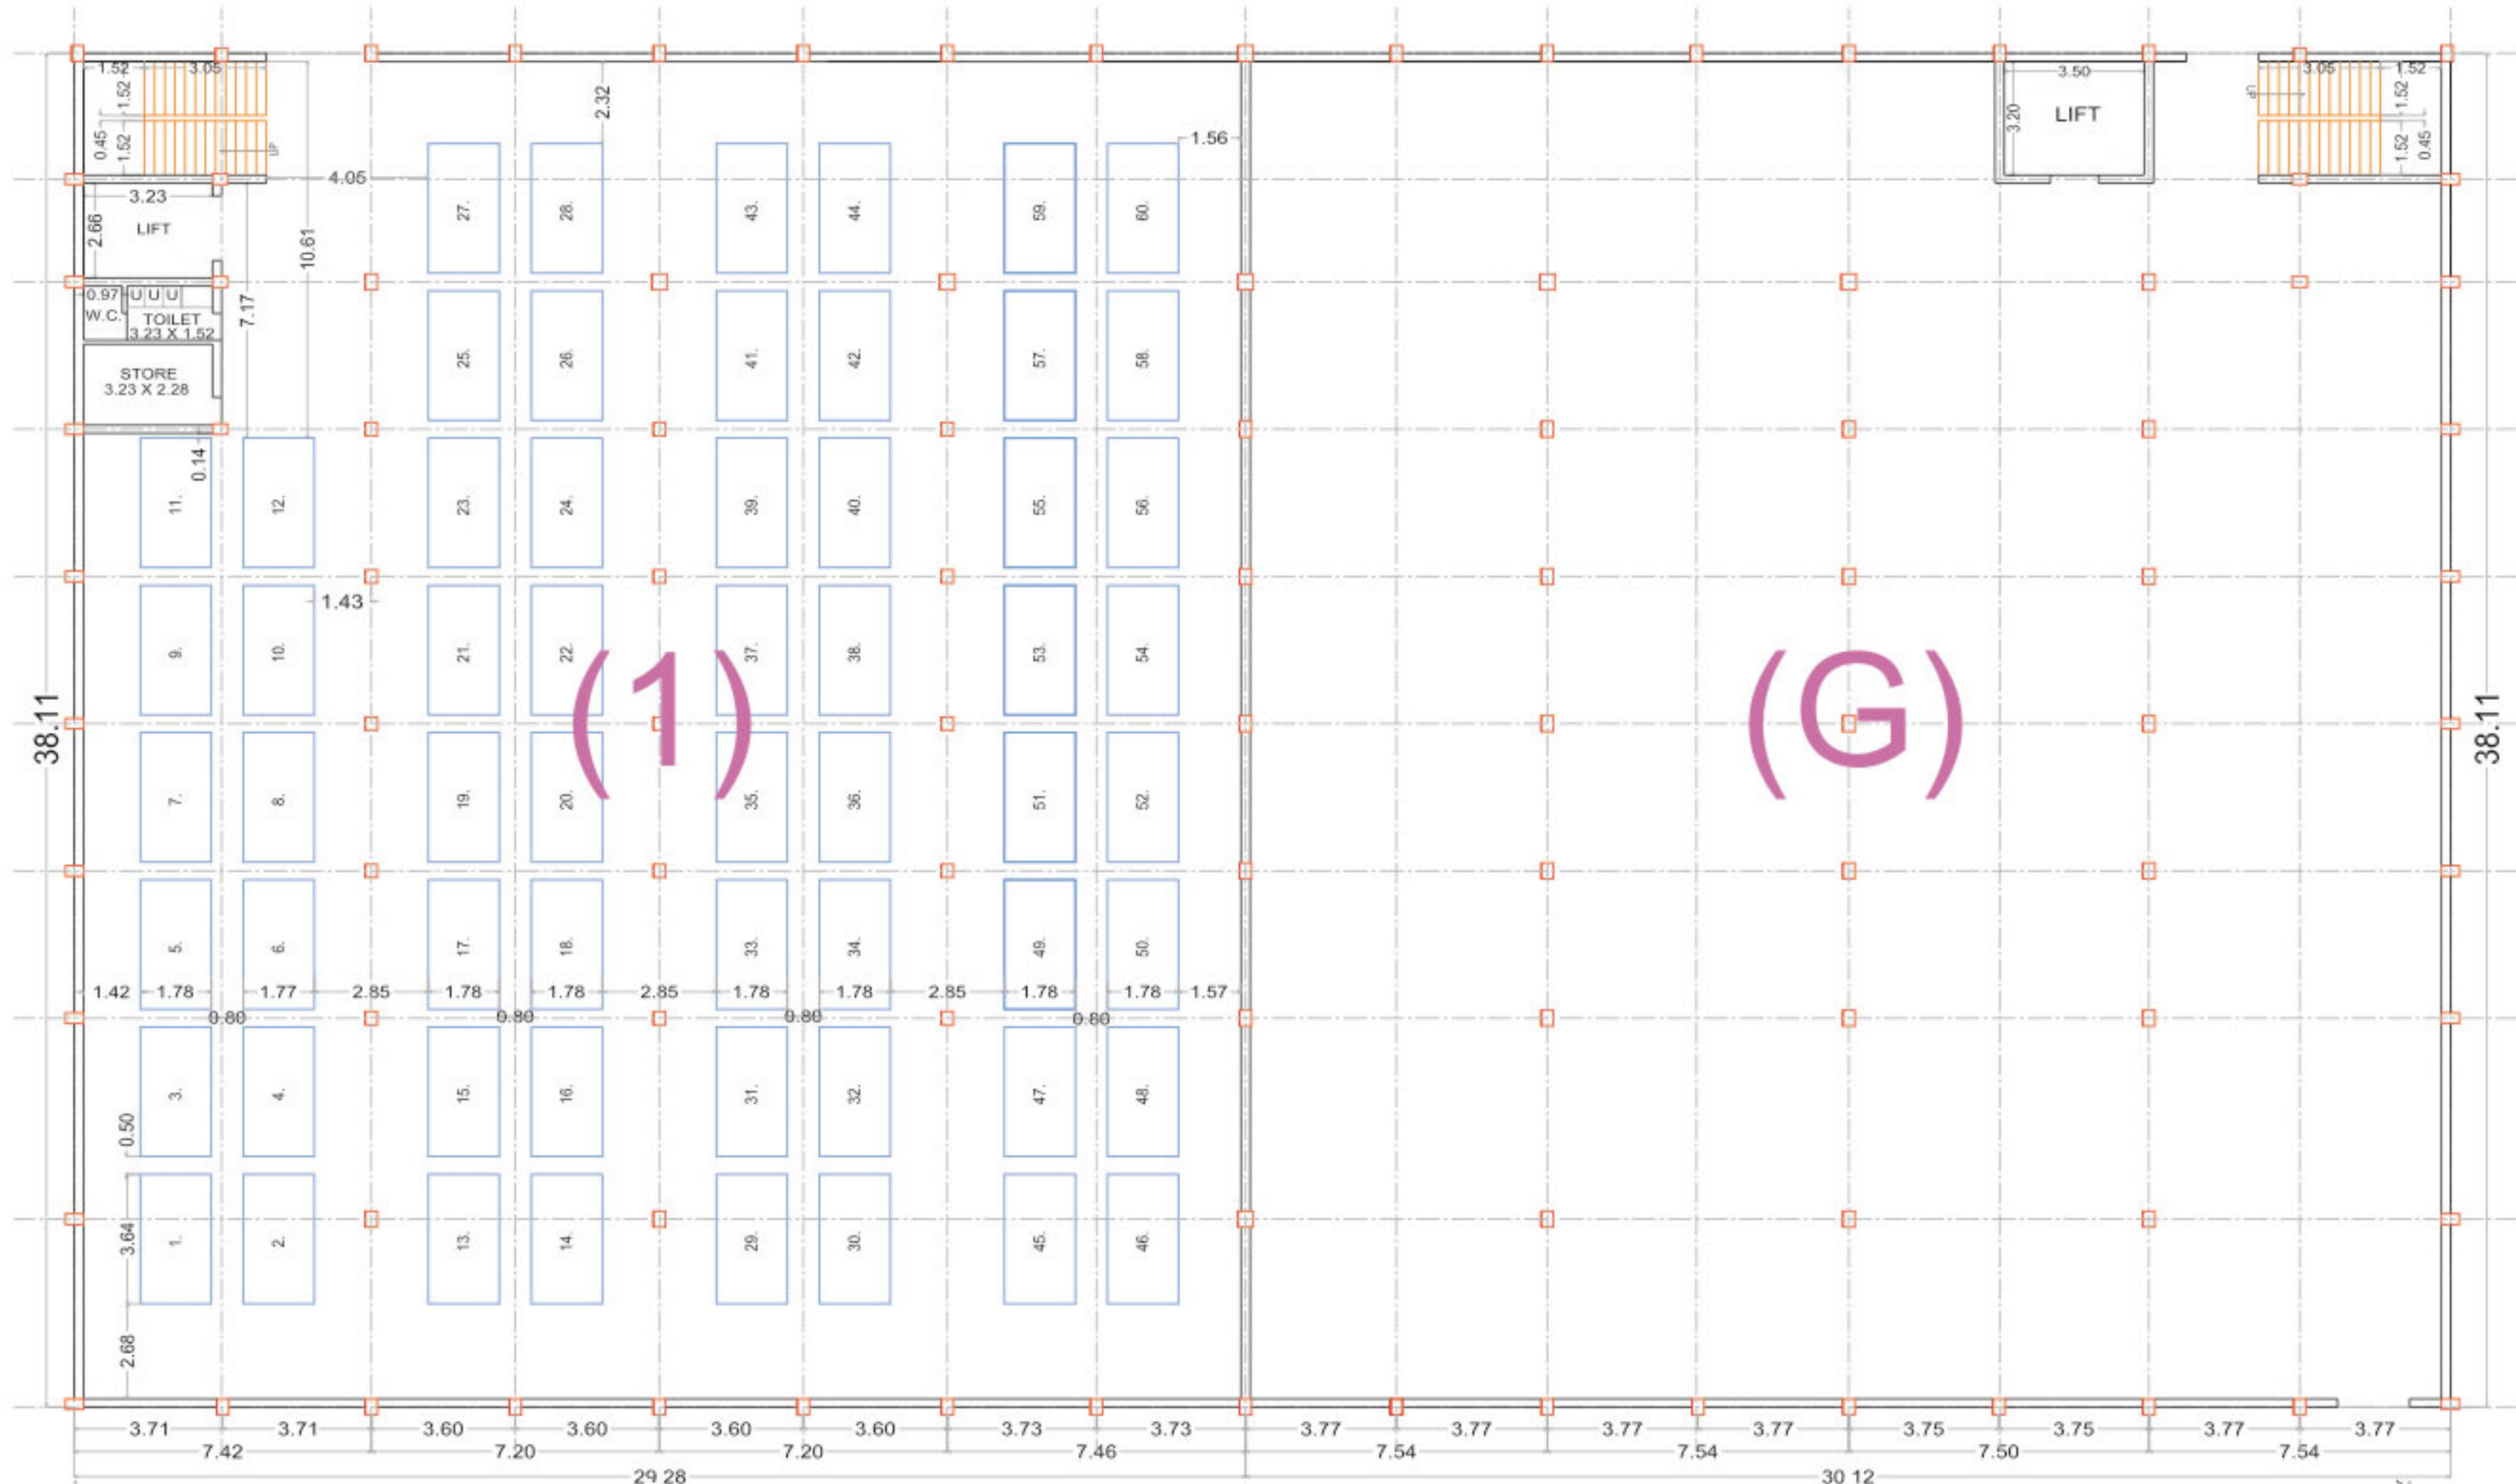

“ Staying together  
is Progress”

“Coming together is  
the Beginning”

Kejriwal Integrated  
Textile park Private Limited

*“Together Everyone Achieves More”*

“Working together is Success”

BUILDING NO. :- 1	1ST FLOOR
BUILT UP AREA	29.28 x 38.11 = 1115.86 sq.mt.

BUILDING NO. :- 1	GROUND FLOOR
BUILT UP AREA	29.28 x 38.11 = 1115.86 sq.mt.
MACHINE NOS.	60 NOS.

PROJECT:-

TYPICAL LAYOUT PLAN FOR 60 WATER JET LOOM

- Situated at Village Kareli, Taluka Palsana, District Surat, Gujarat
- 35 Kms from Surat Railway Station, 6 Kms. From Nh8
- Nearest Airport Surat at a distance of 50 Kms
- The Park would have facilities for Texturising, Twisting, Weaving and Embroidery etc.
- The Park is located in Surat city. Gujarat State, which is one of the largest manmade fibre producers of the country and one of the biggest export centres for synthetic filament fibres from India.
- The Textile Industry in Surat is mainly engaged in the activities of Diversifying and Production of Yarn, weaving, processing as well as Embroidery Business. Thus the Park would enable the textile entrepreneurs of Surat to meet the international standards and tap the growing opportunities in the sector.